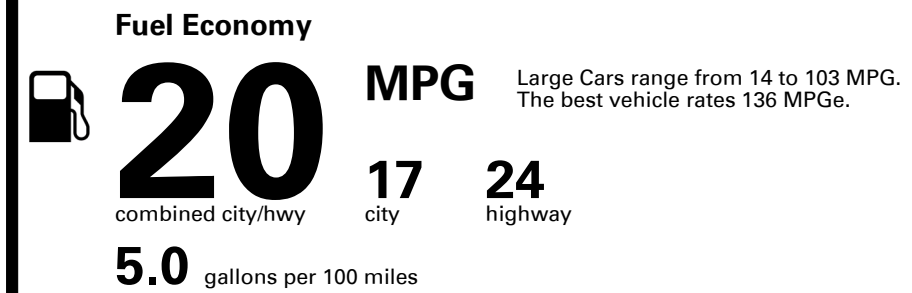

Full Tank of Gas

Additional Standard Features

GENESIS WARRANTY

- 5-year/60,000-mile New Vehicle Warranty*
- 10-year/100,000-mile Powertrain Warranty*
- 7-year/Unlimited-mile Anti-perforation Warranty*
- Limited warranties, see dealer for details

Manufacturer's Suggested Retail Price: $68,350.00

ADDED FEATURES:

SOLD TO: AR702
GENESIS OF LITTLE ROCK
11701 COLONEL GLENN ROAD
LITTLE ROCK AR 72210

SHIPPED TO: AR702

Inland Freight & Handling : $995.00

VIN: KMHG34JA3KU050211	ENGINE: G6DPJA079272	EXTERIOR COLOR: VICTORIA BLACK	INTERIOR/SEAT COLOR: BLACK/BLACK
MODEL: T0422R65	PORT OF ENTRY: NC	TRANSPORT: TRUCK	ACCESSORY WEIGHT: 26 lbs./ 12 kgs.

TOTAL PRICE: $69,345.00

EMISSIONS:
This vehicle is certified to meet emission requirements in all 50 states

EPA DOT Fuel Economy and Environment

Gasoline Vehicle

You spend $4,250 more in fuel costs over 5 years compared to the average new vehicle.

Annual fuel cost $2,250

Fuel Economy & Greenhouse Gas Rating (tailpipe only)

Smog Rating (tailpipe only)

This vehicle emits 454 grams CO₂ per mile. The best emits 0 grams per mile (tailpipe only). Producing and distributing fuel also create emissions; learn more at fueleconomy.gov.

Actual results will vary for many reasons, including driving conditions and how you drive and maintain your vehicle. The average new vehicle gets 27 MPG and costs $7,000 to fuel over 5 years. Cost estimates are based on 15,000 miles per year at $ 2.55 per gallon. MPG is miles per gasoline gallon equivalent. Vehicle emissions are a significant cause of climate change and smog.

fueleconomy.gov

Calculate personalized estimates and compare vehicles

GOVERNMENT 5-STAR SAFETY RATINGS

This vehicle has not been rated by the government for overall vehicle score, frontal crash, side crash or rollover risk.

Source: National Highway Traffic Safety Administration (NHTSA).
www.safercar.gov or 1-888-327-4236

Manufacturer's suggested retail price includes manufacturer's recommended pre-delivery service. Gasoline license and title fees state and local taxes and dealer installed options and accessories are not included in the manufacturer's suggested retail price. This label has been affixed to this vehicle by Hyundai Motor America, pursuant to the requirements of 15 U.S.C. 1231 et seq. which prohibits its removal or alteration prior to delivery to the ultimate purchaser.

PARTS CONTENT INFORMATION

FOR VEHICLES IN THIS CARLINE: U.S./CANADIAN PARTS CONTENT: 1 %

MAJOR SOURCES OF FOREIGN PARTS CONTENT: KOREA: 89 %

FOR THIS VEHICLE: FINAL ASSEMBLY POINT: ULSAN, KOREA

COUNTRY OF ORIGIN: ENGINE: KOREA TRANSMISSION: KOREA

Note: Parts content does not include final assembly, distribution, or other non-parts costs.