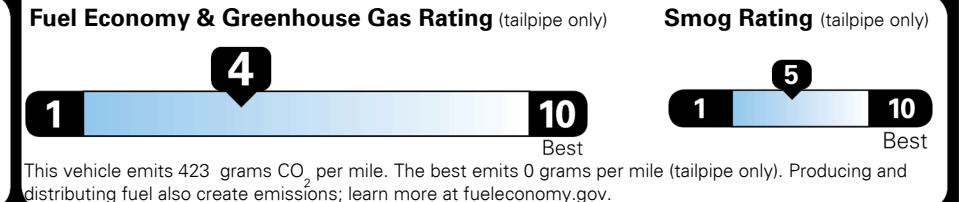

ADDED FEATURES:

1. **Sport Package: $5,700.00**
2. 19" Sport Alloy Wheels w/ P245/40R19(FR), P275/35R19(Rr)
   - Sport Front & Rear Bumpers & Rocker Molding
   - Dark Chrome Grille Surround & Insert & Window Trim
   - Sport Steering Wheel & Sport Pedals
   - Power Tilt-and-Slide Panoramic Sunroof
   - Surround View Monitor / Parking Distance Warning
   - Lexicon® 14-Speaker Premium Audio
   - 7" Color Multi-Information Display
   - Wireless Charging Pad (front)
   - Ventilated Front Seats
   - Heated Rear Seats (Standard on AWD)
   - Power Rear Sunshade
   - Manual Rear Side Window Sunshades

Accessories

- *Cargo Tray $100.00
- *First Aid Kit $45.00
- *Mud Guards $115.00
- *Rear Bumper Appliqué $70.00
- *Wheel Locks $55.00

SOLD TO: AR702 SHIPPED TO: AR702
GENESIS OF LITTLE ROCK
11701 COLONEL GLENN ROAD
LITTLE ROCK AR 72210

VIN: KMHGN4JE6KU286722	ENGINE: G6DNJA076873	EXTERIOR COLOR: CASABLANCA WHITE	INTERIOR/SEAT COLOR: BEIGE/BEIGE
MODEL: S0402R65	PORT OF ENTRY: NC	TRANSPORT: TRUCK	ACCESSORY WEIGHT: 16 lbs./ 7 kgs.

EMISSIONS:
This vehicle is certified to meet emission requirements in all 50 states

TOTAL PRICE: $49,130.00

EPA DOT Fuel Economy and Environment

Gasoline Vehicle

Fuel Economy

21 MPG
combined city/hwy

18 MPG
city

26 MPG
highway

4.8 gallons per 100 miles

Large Cars range from 14 to 103 MPG. The best vehicle rates 136 MPGe.

You spend $2,000
more in fuel costs over 5 years compared to the average new vehicle.

Annual fuel cost $1,800

Actual results will vary for many reasons, including driving conditions and how you drive and maintain your vehicle. The average new vehicle gets 27 MPG and costs $7,000 to fuel over 5 years. Cost estimates are based on 15,000 miles per year at $ 2.55 per gallon. MPGe is miles per gasoline gallon equivalent. Vehicle emissions are a significant cause of climate change and smog.

fueleconomy.gov

Calculate personalized estimates and compare vehicles

GOVERNMENT 5-STAR SAFETY RATINGS

Overall Vehicle Score ★ ★ ★ ★ ★

Based on the combined rating of frontal, side and rollover. Should ONLY be compared to other vehicles of similar size and weight.

Frontal Crash	Driver Passenger	★ ★ ★ ★ ★
Based on the risk of injury in a frontal impact. Should ONLY be compared to other vehicles of similar size and weight.		
Side Crash	Front seat Rear seat	★ ★ ★ ★ ★
Based on the risk of injury in a side impact.		
Rollover		★ ★ ★ ★ ★
Based on the risk of rollover in a single-vehicle crash.		

Star ratings range from 1 to 5 stars (★★★★★) with 5 being the highest.
Source: National Highway Traffic Safety Administration (NHTSA).
www.safercar.gov or 1-888-327-4236

Manufacturer's suggested retail price includes manufacturer's recommended pre-delivery service. Gasoline license and title fees state and local taxes and dealer installed options and accessories are not included in the manufacturer's suggested retail price. This label has been affixed to this vehicle by Hyundai Motor America, pursuant to the requirements of 15 U.S.C. 1231 et seq. which prohibits its removal or alteration prior to delivery to the ultimate purchaser.

PARTS CONTENT INFORMATION

FOR VEHICLES IN THIS CARLINE: U.S./CANADIAN PARTS CONTENT: 2 %

MAJOR SOURCES OF FOREIGN PARTS CONTENT: KOREA: 89 %

FOR THIS VEHICLE: FINAL ASSEMBLY POINT: ULSAN, KOREA

COUNTRY OF ORIGIN: ENGINE: KOREA TRANSMISSION: KOREA

Note: Parts content does not include final assembly, distribution, or other non-parts costs.