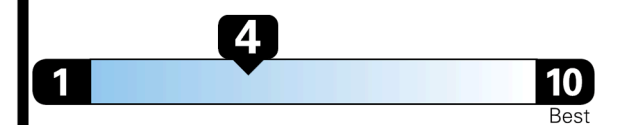

EPA DOT Fuel Economy and Environment

Gasoline Vehicle

Fuel Economy

21 MPG
combined city/hwy

18 MPG
city

26 MPG
highway

4.8 gallons per 100 miles

Compact Cars range from 14 to 119 MPG. The best vehicle rates 136 MPGe.

You spend $3,750
more in fuel costs over 5 years compared to the average new vehicle.

Annual fuel cost $2,150

Fuel Economy & Greenhouse Gas Rating (tailpipe only)

Smog Rating (tailpipe only)